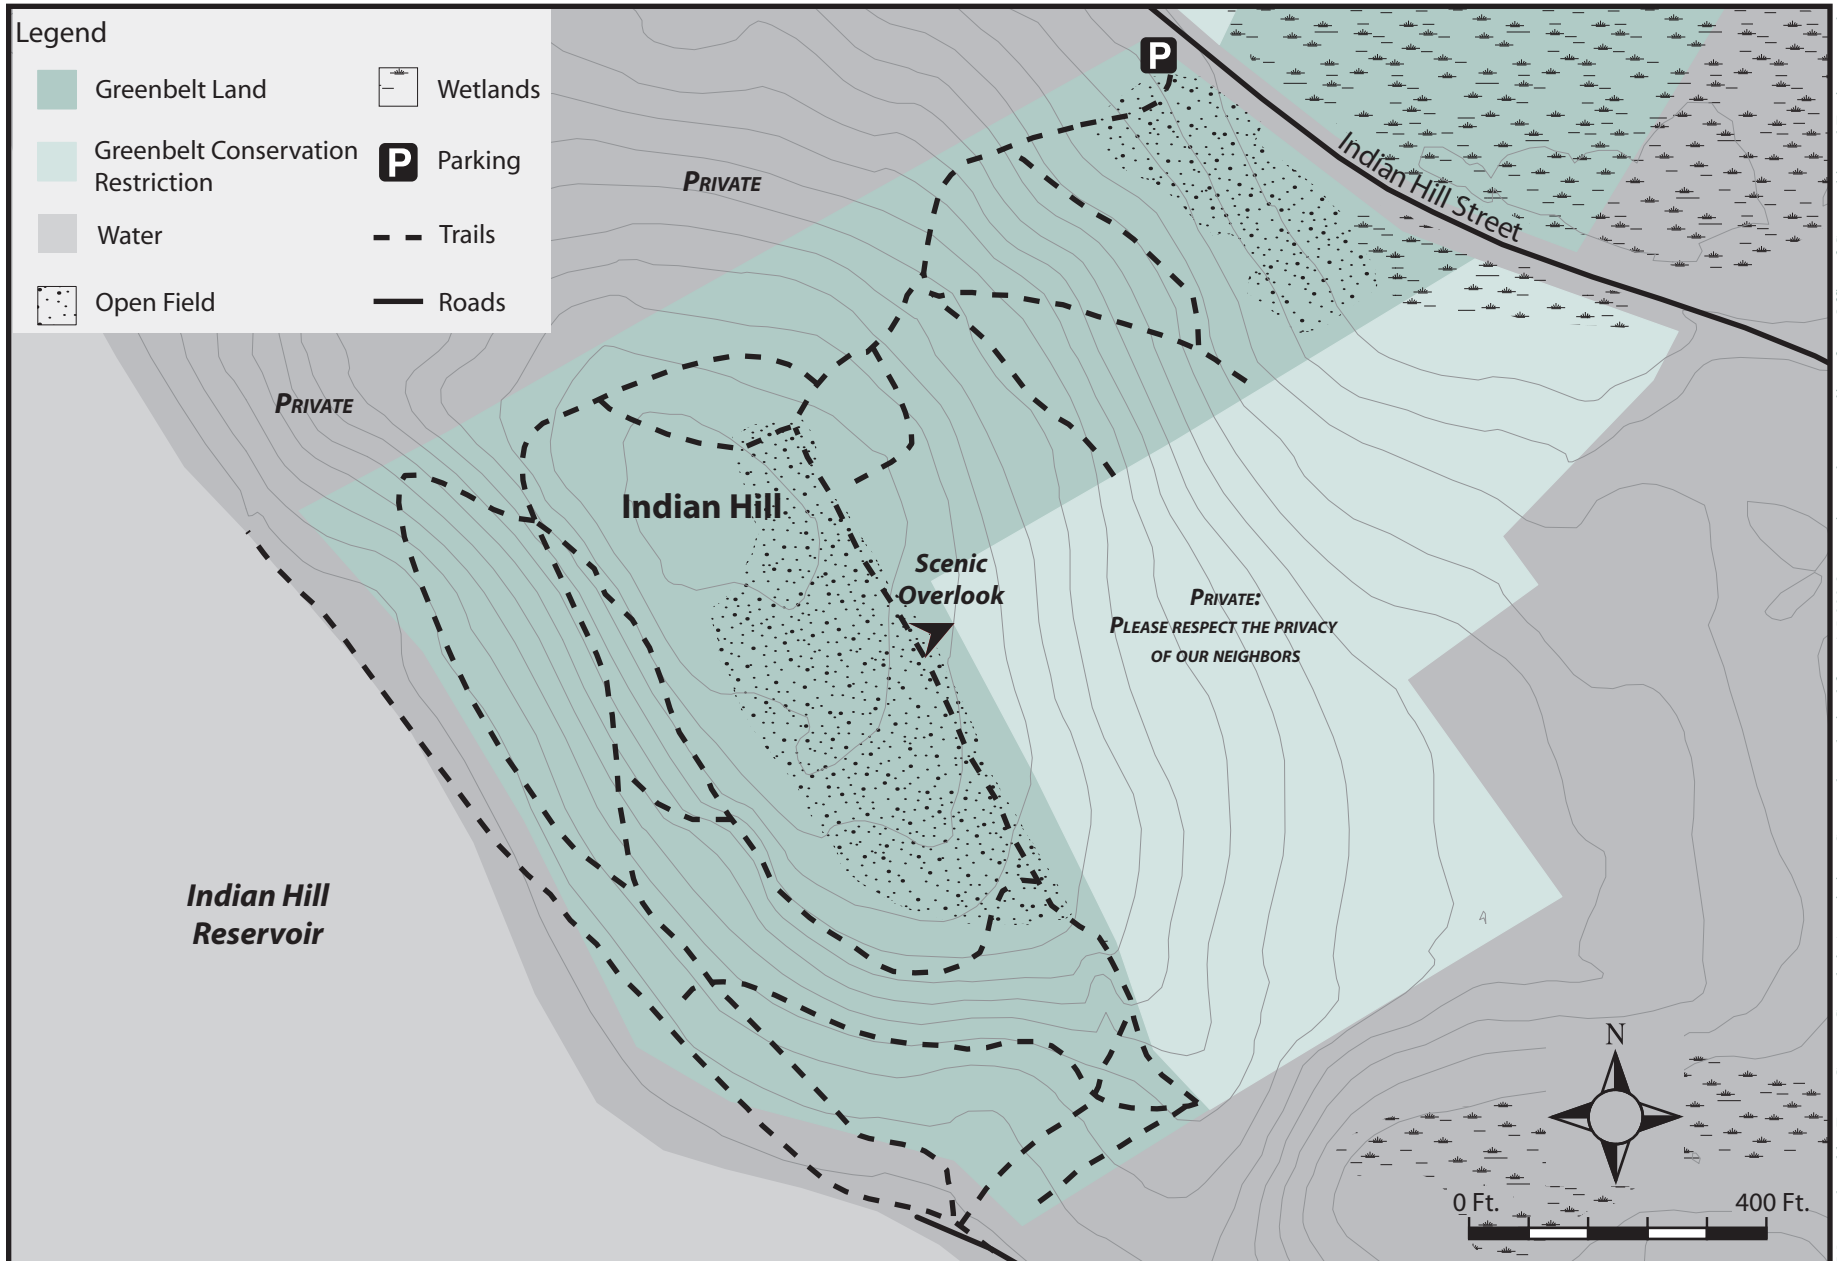

INDIAN HILL FARM RESERVATION - 21 ACRES

WEST NEWBURY, MA

A PROPERTY OF ESSEX COUNTY GREENBELT

Map produced by Essex County Greenbelt Association. Source data obtained from 1:5,000 3-meter interval contour lines from Office of Geographic and Environmental Information Systems (MassGIS), Commonwealth of Massachusetts Executive Office of Environmental Affairs, survey plans and Global Positioning System (GPS). Boundary lines and trail locations are approximate. October 2008.