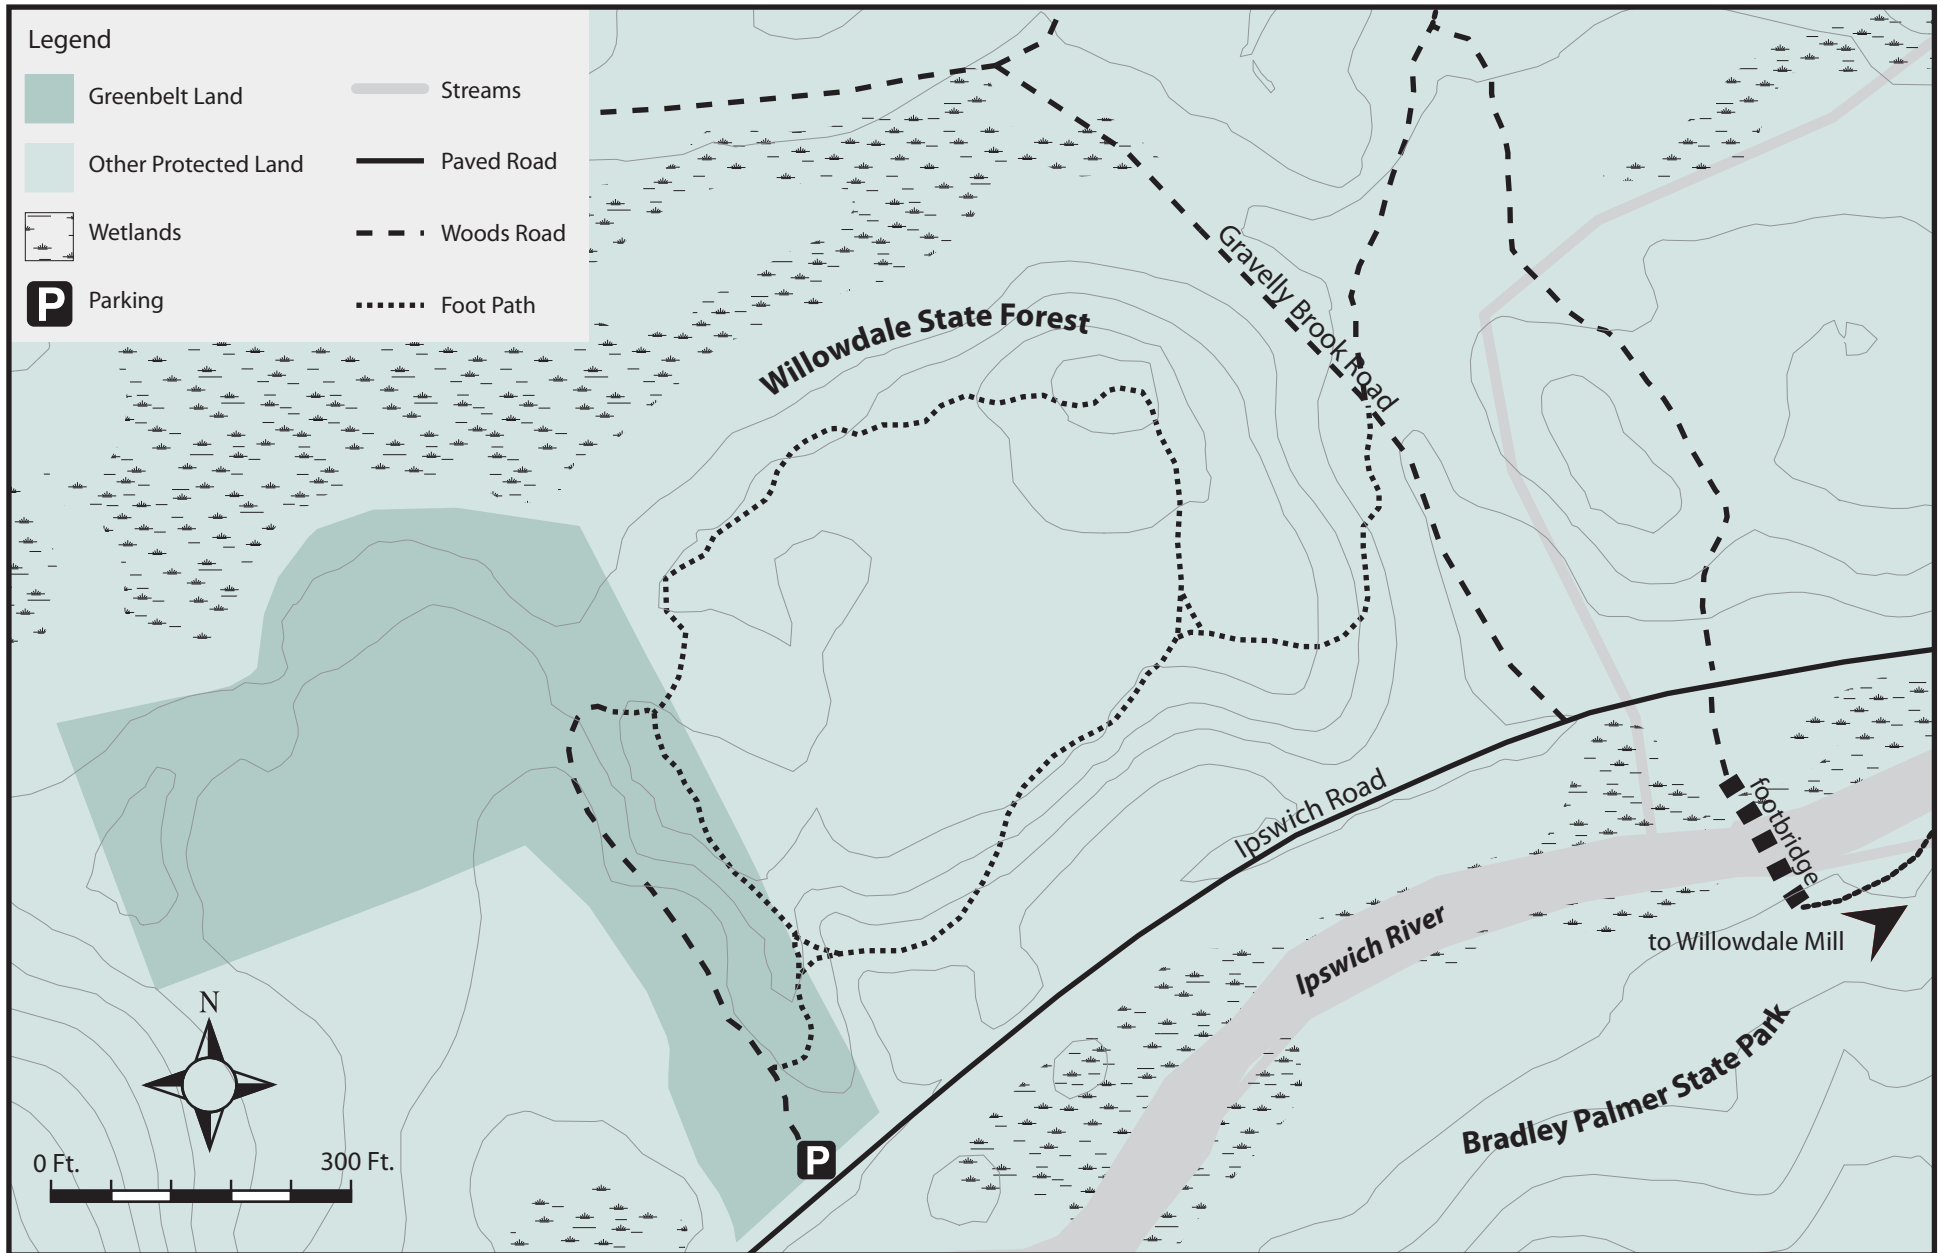

WILLOWDALE MEADOW - 8.7 ACRES

TOPSFIELD, MA

A PROPERTY OF ESSEX COUNTY GREENBELT

82 EASTERN AVENUE, ESSEX, MA 01929 • PHONE: (978) 768-7241 • ECGA@ECGA.ORG • WWW.ECGA.ORG

Map produced by Essex County Greenbelt Association. Source data obtained from 1:5,000 3-meter interval contour lines from Office of Geographic and Environmental Information Systems (MassGIS), Commonwealth of Massachusetts Executive Office of Environmental Affairs. Survey plans and Global Positioning System (GPS). Boundary lines and trail locations are approximate. July 2008.