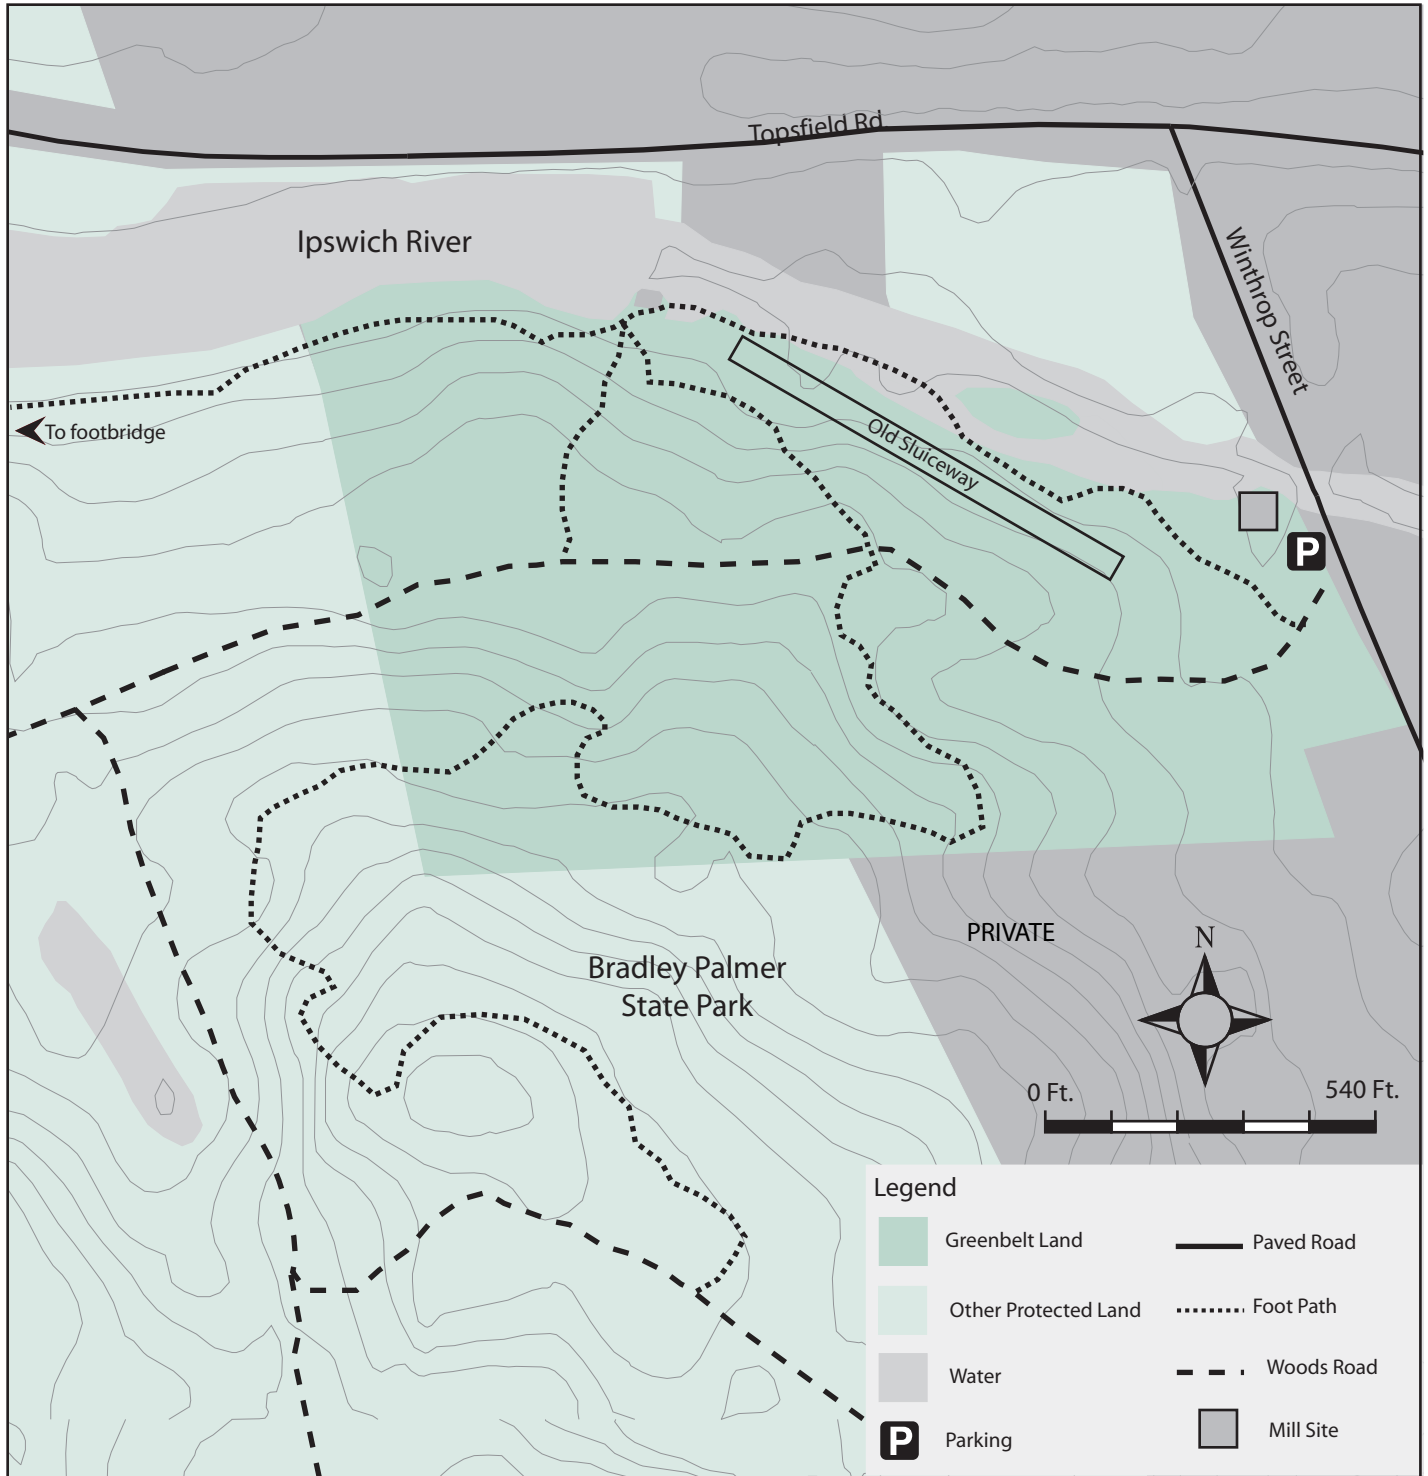

# WILLOWDALE MILL RESERVATION - 22 ACRES

## HAMILTON, MA

A PROPERTY OF ESSEX COUNTY GREENBELT ASSOCIATION

Map produced by Essex County Greenbelt Association. Source data obtained from 1:5,000 3-meter interval contour lines from Office of Geographic and Environmental Information (MassGIS). Commonwealth of Massachusetts Executive Office of Environmental Affairs, survey plans and Global Positioning System (GPS). Boundary lines and trail locations are approximate. November 2006.