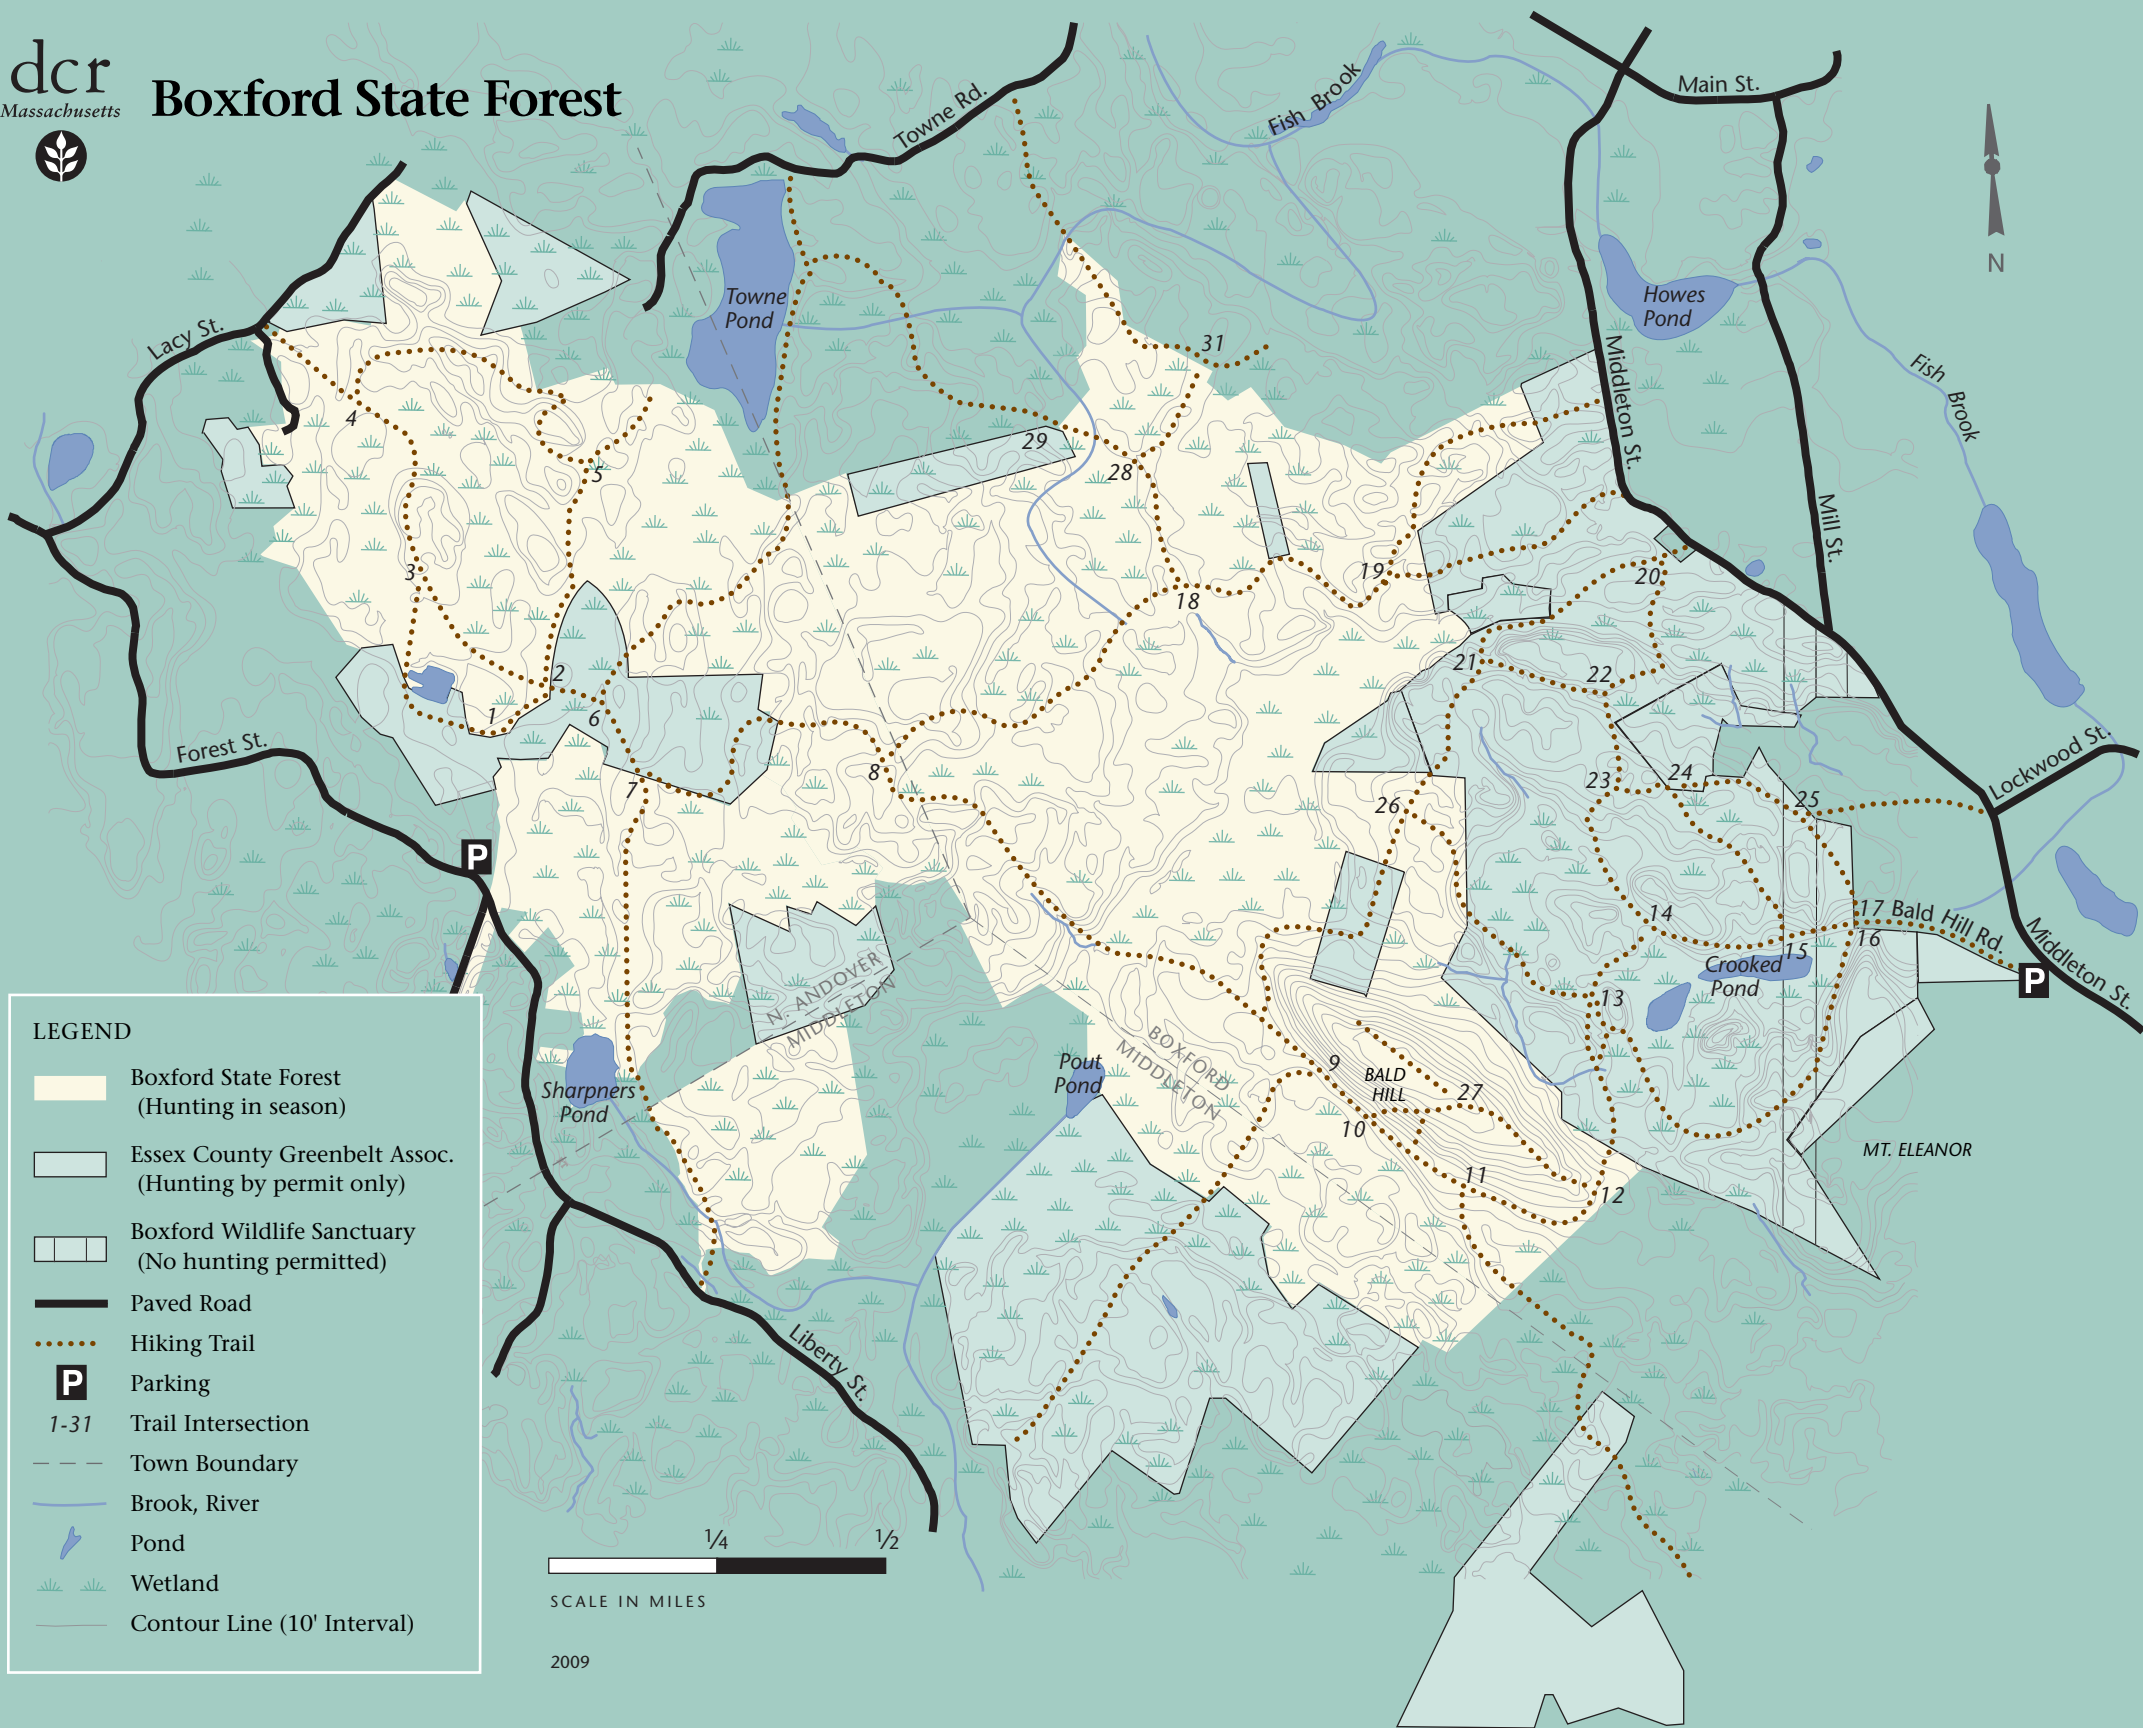

# Boxford State Forest

**LEGEND**

- Boxford State Forest (Hunting in season)
- Essex County Greenbelt Assoc. (Hunting by permit only)
- Boxford Wildlife Sanctuary (No hunting permitted)
- Paved Road
- Hiking Trail
- P Parking
- 1-31 Trail Intersection
- Town Boundary
- Brook, River
- Pond
- Wetland
- Contour Line (10' Interval)