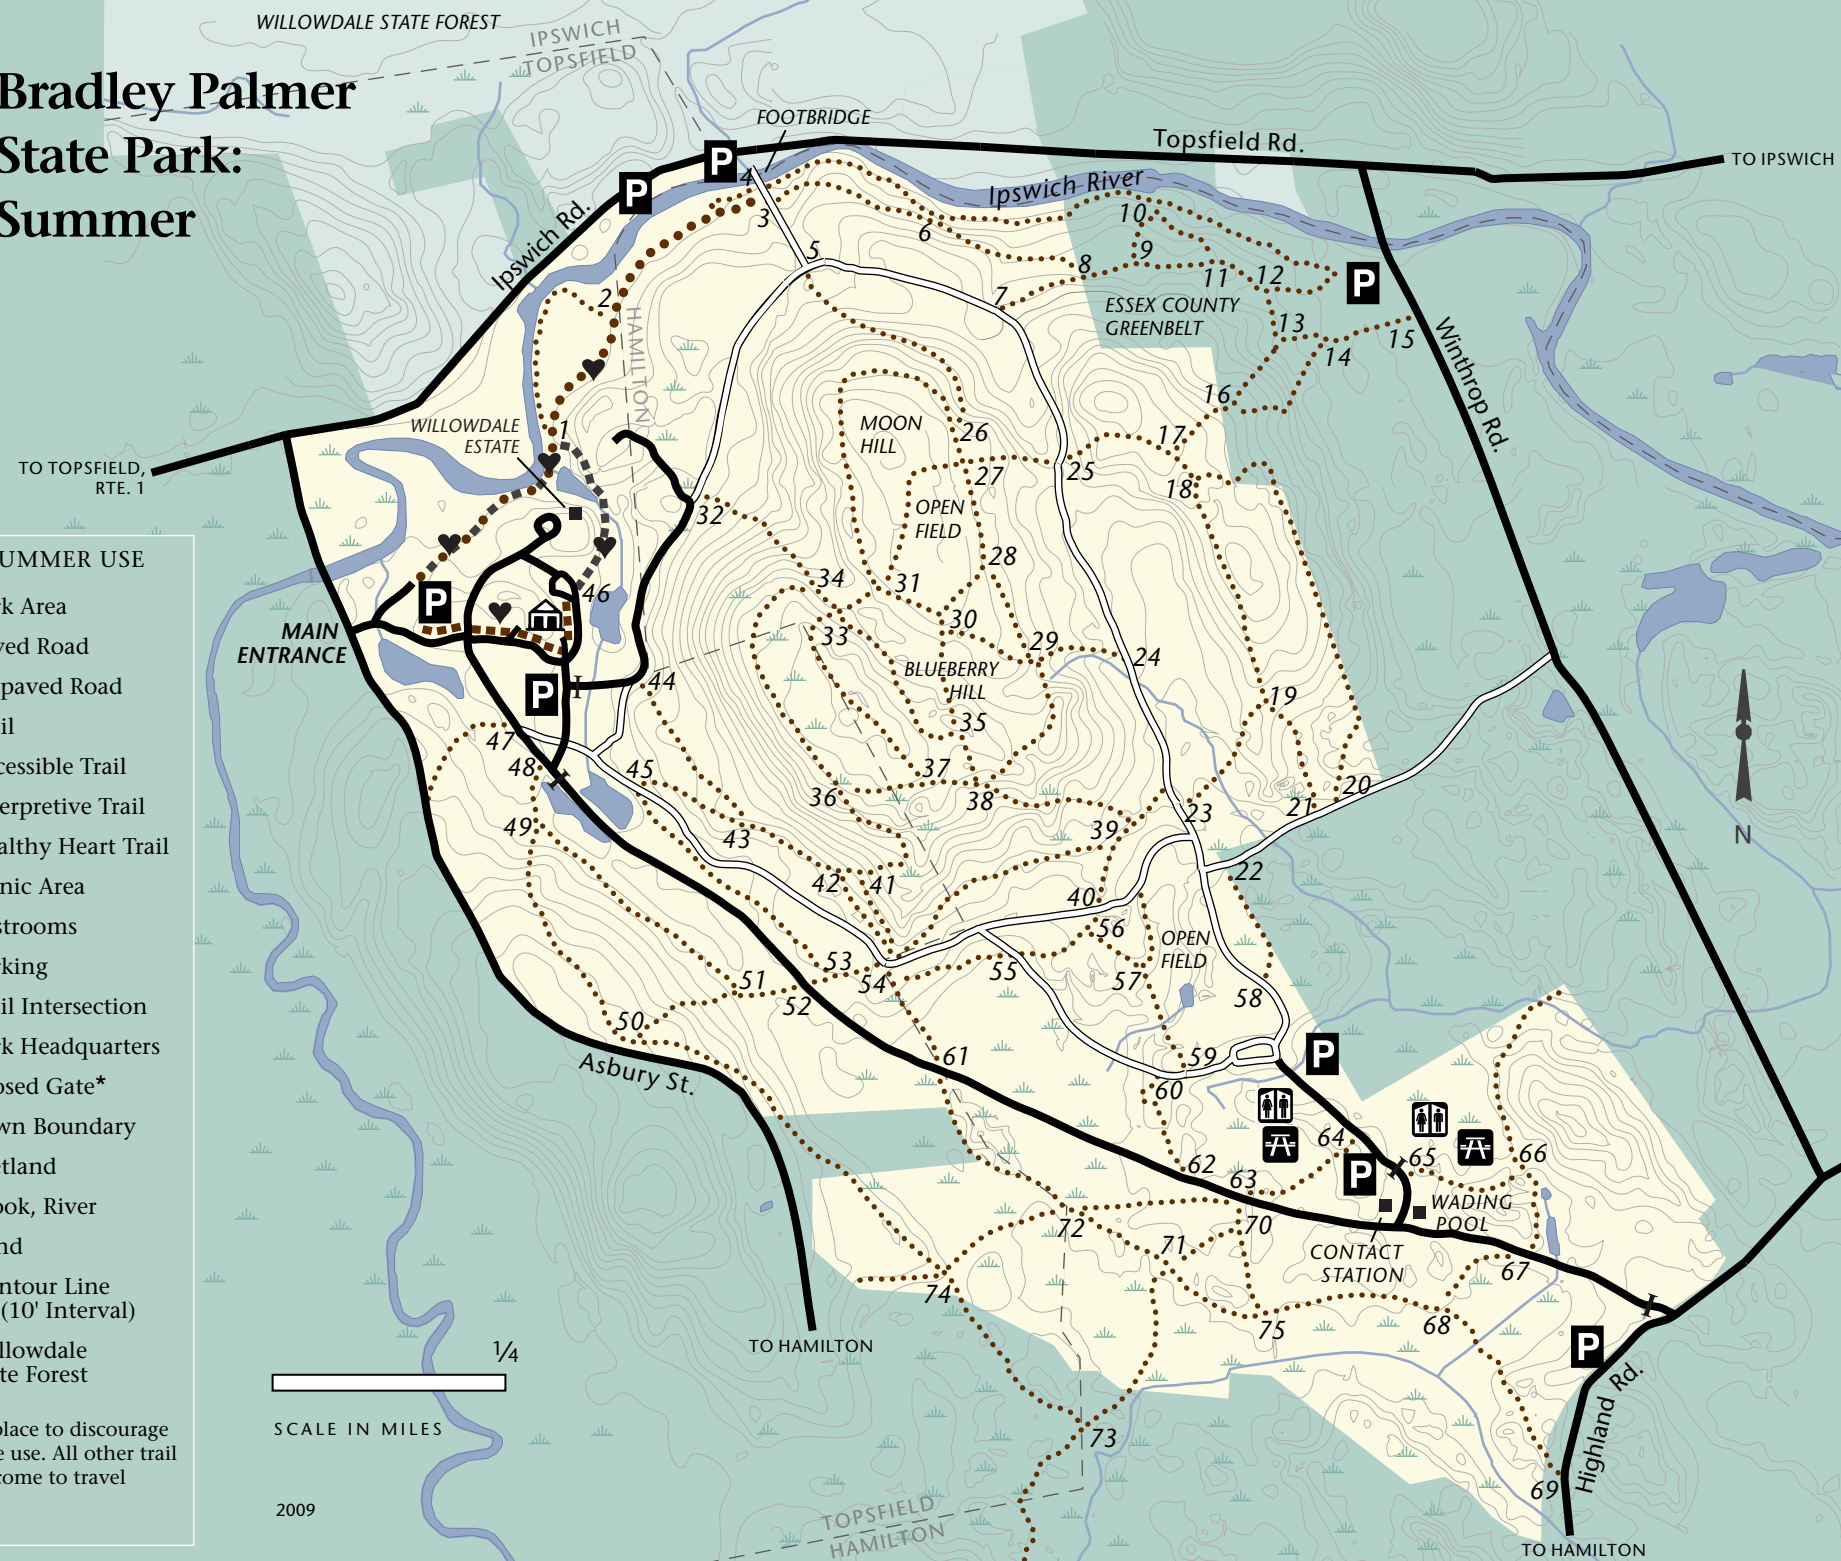

# Bradley Palmer State Park: Summer

**LEGEND: SUMMER USE**

- Park Area
- Paved Road
- Unpaved Road
- Trail
- Accessible Trail
- Interpretive Trail
- Healthy Heart Trail
- Picnic Area
- Restrooms
- Parking
- Trail Intersection
- Park Headquarters
- Closed Gate\*
- Town Boundary
- Wetland
- Brook, River
- Pond
- Contour Line (10' Interval)
- Willowdale State Forest

\* Gates are in place to discourage motor vehicle use. All other trail users are welcome to travel beyond gate.

WILLOWDALE STATE FOREST

### LEGEND: WINTER USE

-  Park Area
-  Paved Road
-  Skiing Trail
-  Snowmobiling, Skiing Trail
-  Restrooms
-  Parking
-  Park Headquarters
-  1-75 Trail Intersection
-  Closed Gate\*
-  Town Boundary
-  Wetland
-  Brook, River
-  Pond
-  Contour Line (10' Interval)
-  Willowdale State Forest

\* Gates are in place to discourage motor vehicle use. All other trail users are welcome to travel beyond gate.

SCALE IN MILES

2009