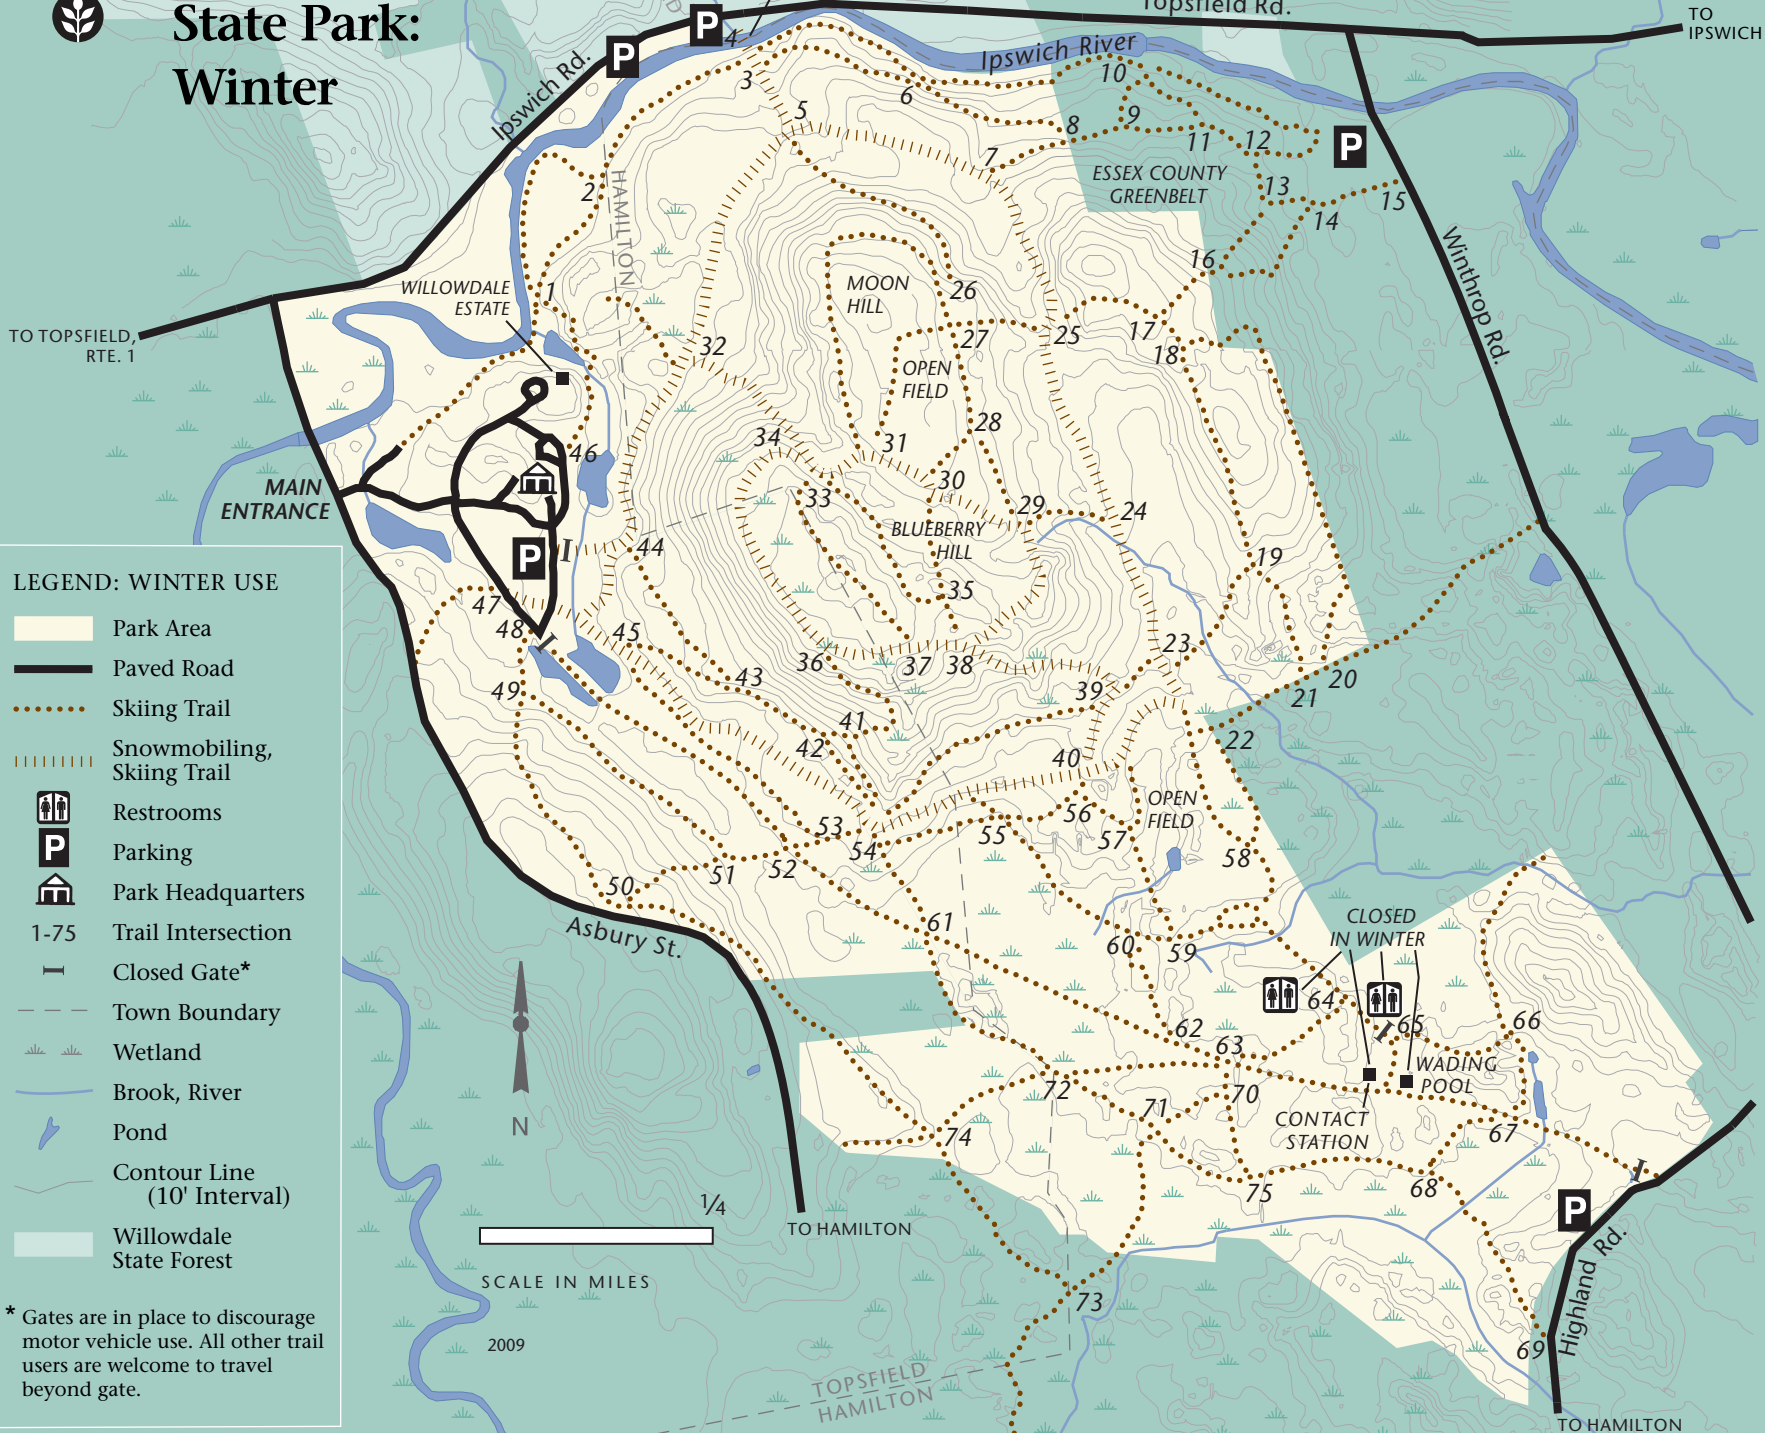

# Bradley Palmer State Park: Summer

**LEGEND: SUMMER USE**

- Park Area
- Paved Road
- Unpaved Road
- Trail
- Accessible Trail
- Interpretive Trail
- Healthy Heart Trail
- Picnic Area
- Restrooms
- Parking
- Trail Intersection
- Park Headquarters
- Closed Gate\*
- Town Boundary
- Wetland
- Brook, River
- Pond
- Contour Line (10' Interval)
- Willowdale State Forest

\* Gates are in place to discourage motor vehicle use. All other trail users are welcome to travel beyond gate.

WILLOWDALE STATE FOREST

### LEGEND: WINTER USE

-  Park Area
-  Paved Road
-  Skiing Trail
-  Snowmobiling, Skiing Trail
-  Restrooms
-  Parking
-  Park Headquarters
-  1-75 Trail Intersection
-  Closed Gate\*
-  Town Boundary
-  Wetland
-  Brook, River
-  Pond
-  Contour Line (10' Interval)
-  Willowdale State Forest

\* Gates are in place to discourage motor vehicle use. All other trail users are welcome to travel beyond gate.

SCALE IN MILES

2009