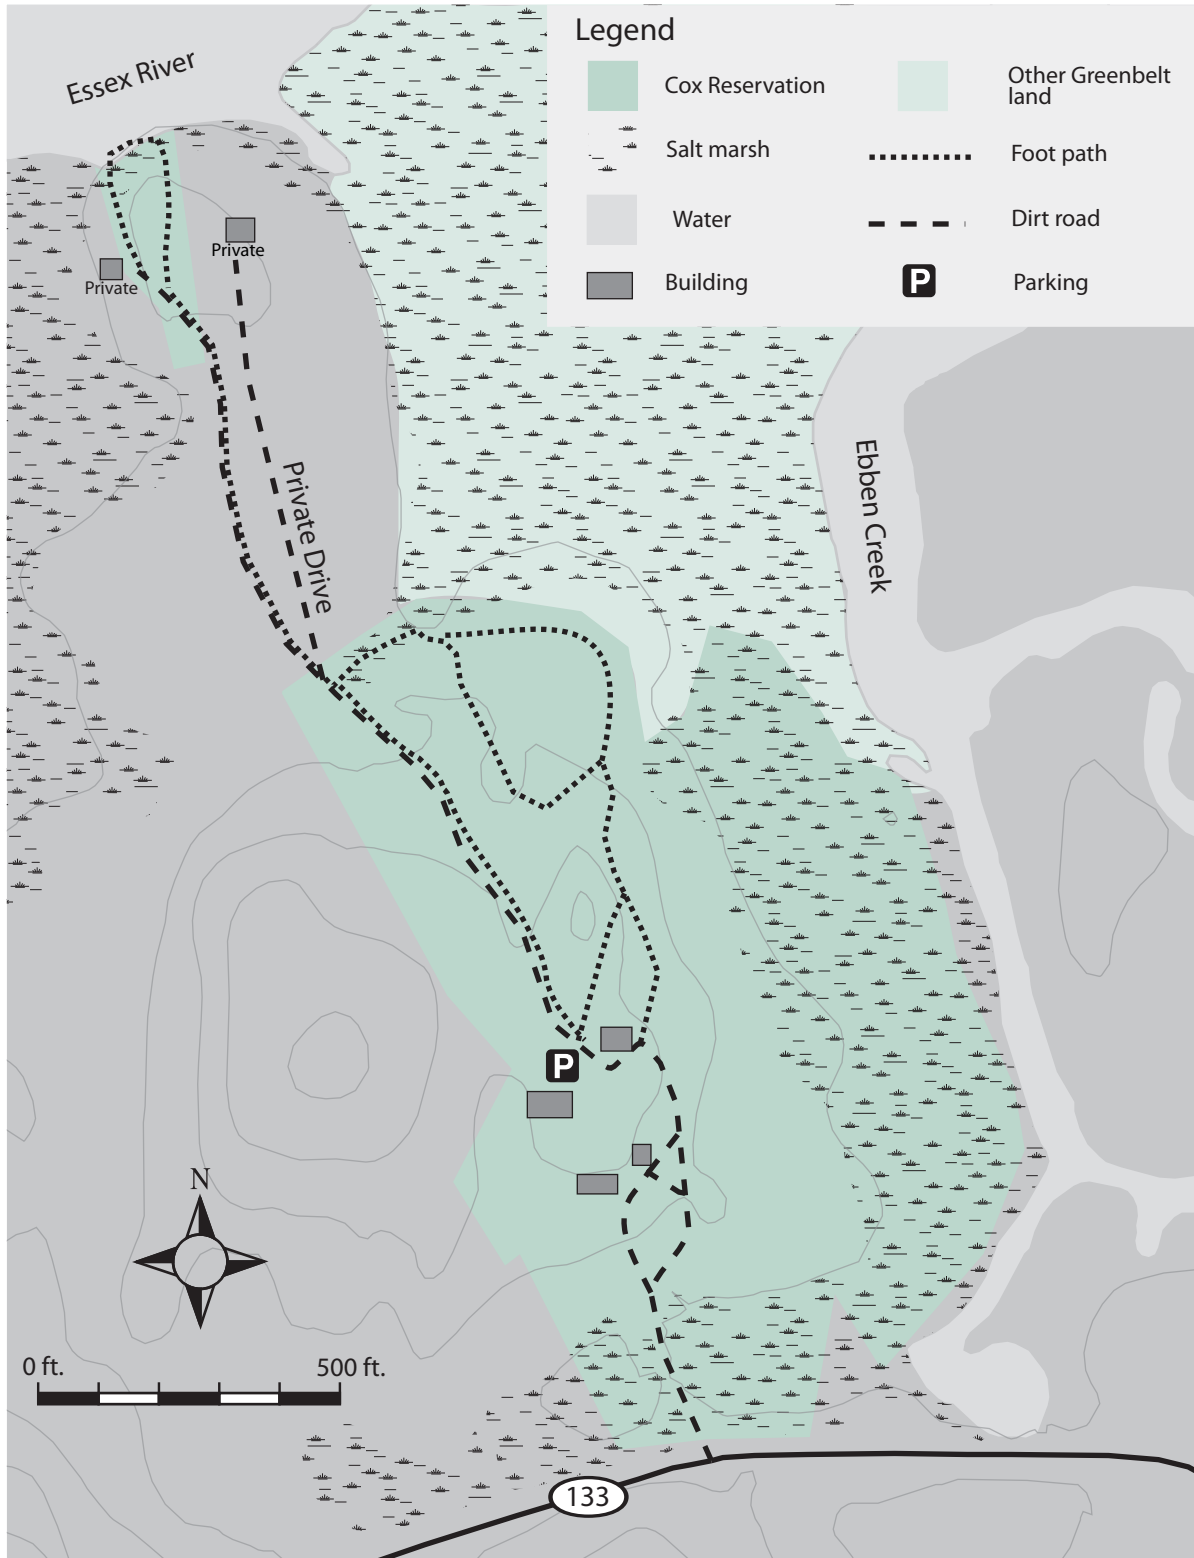

COX RESERVATION - 27 acres

ESSEX, MA
HEADQUARTERS OF ESSEX COUNTY GREENBELT

Map produced by Essex County Greenbelt Association. Source data obtained from 1:5,000 3-meter interval contour lines from Office of Geographic and Environmental Information (MassGIS), Commonwealth of Massachusetts Executive Office of Environmental Affairs, survey plans and Global Positioning System (GPS). Boundary lines and trail locations are approximate. May 2005.

Essex County Greenbelt Association ■ 82 Eastern Avenue, Essex, MA 01929
phone: (978) 768-7241 ■ email: ecga@ecga.org ■ www.ecga.org